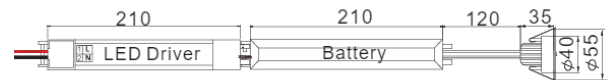

Options

- Emergency

Specification

SKU	Wattage	Lm/W	CCT k	Power Factor	Dimensions mm	Weight kg	Input Voltage	Input Frequency	Colour
KYL-3W-DALI	3	80	6000	>0.6	D 55 C/O 40 660 x 35 x 30	0.38	AC 220-240 V	50-60 Hz	White