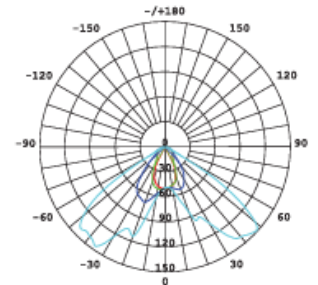

Details

- IP 20
- Material : Polycarbonate
- 5 Year warranty
- LED lifespan L80/ B10>63000