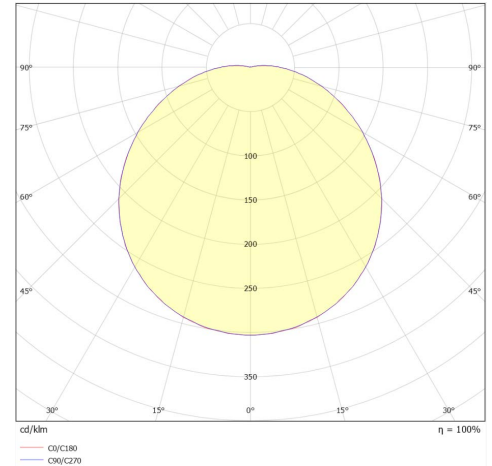

Specification sheet

Poppy

The LED Poppy is an Anti-Ligature downlight suitable for a range of high-risk environments. Available in dimmable, night light and integral three-hour duration emergency to suit specific needs. The poppy anti-ligature has a decorative appearance with a unique diffuser designed to diffuse the LEDs with no viable ledges for high risk areas. This fitting is Part L compliant.