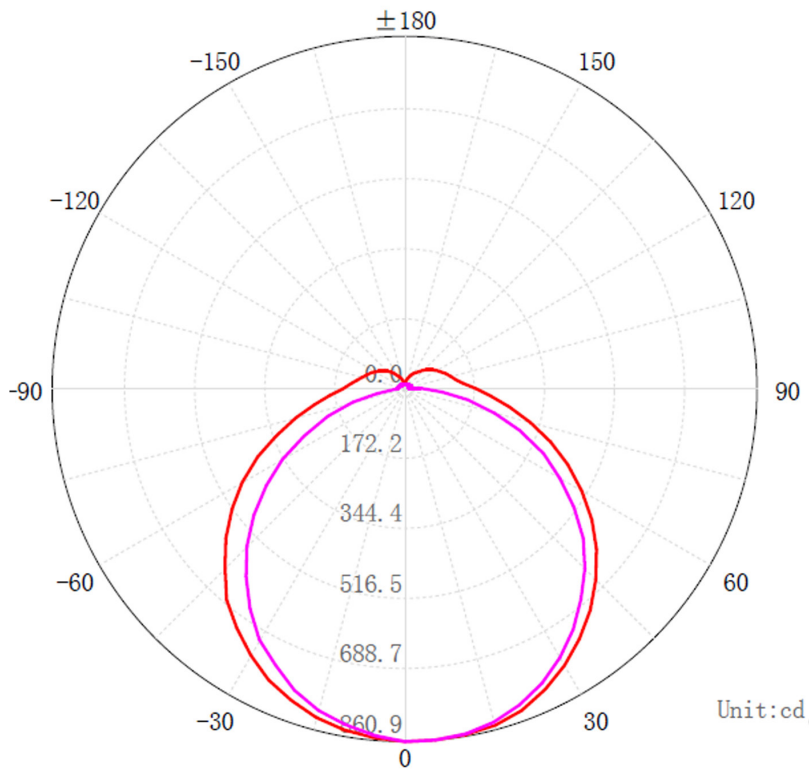

Photometric graph

C Plane Distribution Diagram

C Plane	[50%MaxAng.]	[10%MaxAng.]
— C0.0_180.0 :	127.8	239.3
— C90.0_270.0 :	114.1	164.3